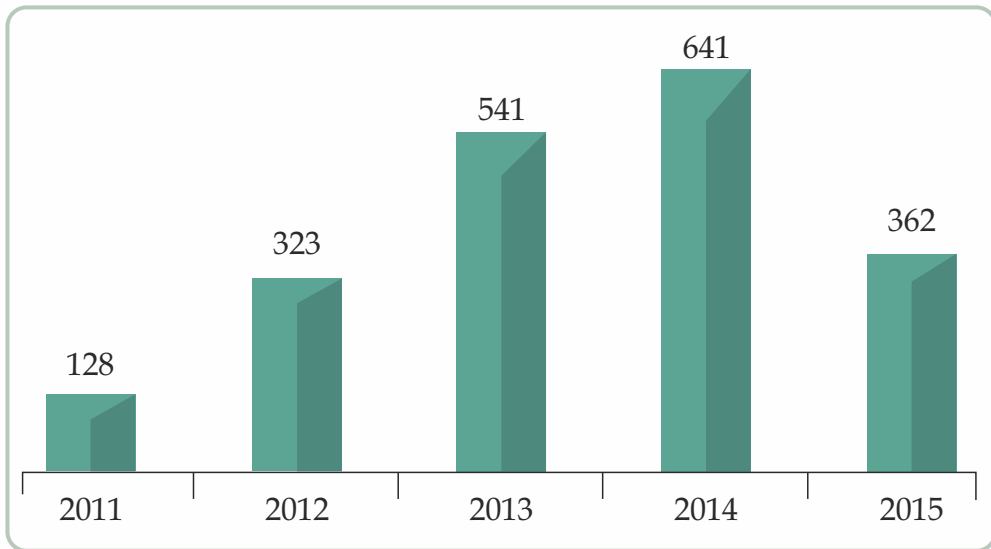

HAND PUMPS INSTALLED YEAR - WISE