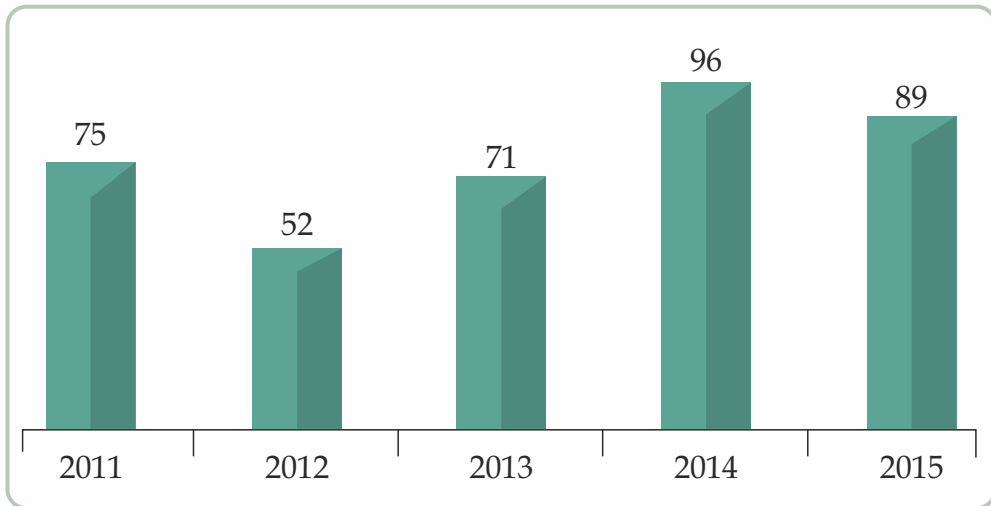

WATER CONNECTIONS
BOREWELLS

IMAAN FOUNDATION
ALIMAAN CHARITABLE TRUST

HAND PUMPS INSTALLED YEAR - WISE

WATER AID FOUNDATION HAS INSTALLED
HANDPUMPS ACROSS INDIA SINCE ITS INCEPTION

BOREWELLS INSTALLED – YEAR WISE