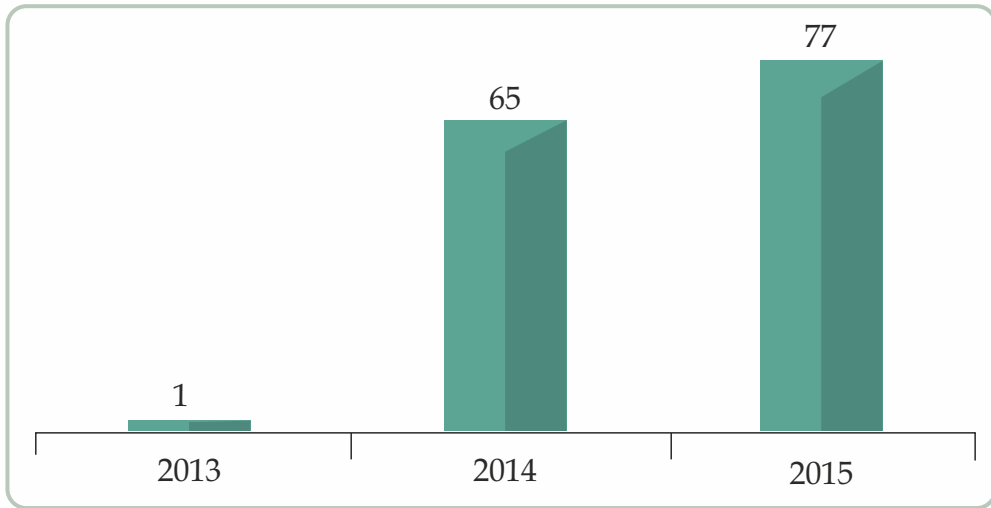

WATER COOLERS & FILTERS INSTALLED - YEAR WISE